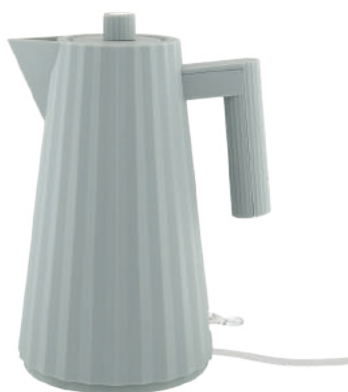

ARTIGO NO BLOG
Quais os
benefícios de
cada chá na sua
saúde?

Hora do Chá!

Chaleira Elétrica- Plissé

1lt ~~75,01€~~ - 60,01€ ● ● ● ●
1,7lt ~~89,00€~~ - 71,20€ ● ● ● ●